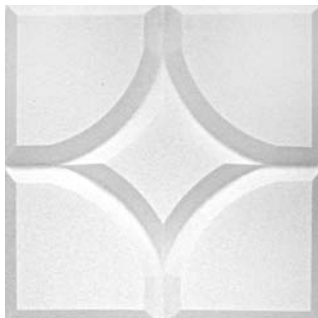

### Pattern Information

■ Basix 1 & 2

■ Classic

■ TriLine

■ TriLine Corner

■ Matrix 2\*

■ Matrix 4\*

■ Matrix 6\*

■ Allusion

■ Horizon

■ Panorama

■ Spectrum

■ Crosspoint

■ Mosaic

■ Vision

Standard colors include Almond, Arctic White, Black Onyx and Grey Mist.  
Custom patterns and colors are available upon request.